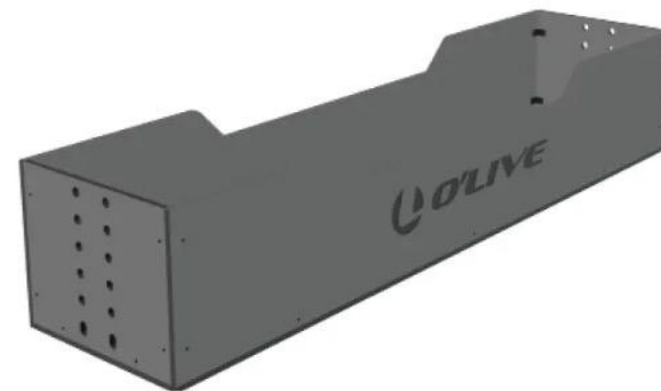

O'LIVE MULTIPLE RACK

Two columns are necessary to create a module that can be expanded into more modules by adding more columns. The arrangement of the holes is every 10 cm, allowing the shelves to be fixed at the desired height.

O'LIVE MULTIPLE RACK COLUMN

Support for holding the different shelves based on the products to be stored. They are sold individually.

Ref: MU20500
Dimensions: 650 x 8 x 110 cm
Capacity: 2-3 shelves

Ref: MU24400.00
Dimensions: 650 x 8 x 150 cm
Capacity: 3-4 shelves

O'LIVE BIG SHELF 1100 AND 1700 mm

Ref: MU21000.01 MU21100.01
Dimensions: 40 x 14 x 110 cm 40 x 14 x 170 cm

Rack for storing hexagonal dumbbells, Pro-Style dumbbells, or Functional Bags. It can be installed flat or at an incline, depending on your preferences.

O'LIVE MULTIPLE RACK

O'LIVE SMALL SHELF 1100 AND 1700 mm

Rack for storing products that require a surface not too wide, such as kettlebells, slam balls, and functional bags.

Ref: MU21200.00 MU21300.00
Dimensions: 22 x 14 x 110 cm 22 x 14 x 170 cm