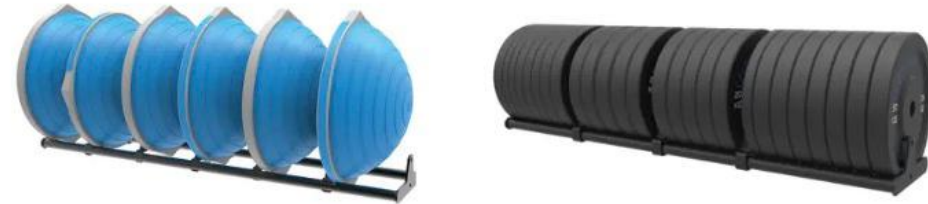

O'LIVE MULTIPLE RACK COLUMN

Support for holding the different shelves based on the products to be stored. They are sold individually.

Ref: MU20500
Dimensions: 650 x 8 x 110 cm
Capacity: 2-3 shelves

Ref: MU24400.00
Dimensions: 650 x 8 x 150 cm
Capacity: 3-4 shelves

O'LIVE VERSATILE SHELF 1100 AND 1700 mm

The versatile rack allows you to store various materials by adding different accessories.

Ref: MU23600.00 MU23700.00
Dimensions: 25 x 8 x 110 cm 25 x 8 x 170 cm

O'LIVE SHELF PLATES/BOSUS 1100 AND 1700 mm

Rack for storing rubber plates (Bumper or rubber plates) and BOSU. Capacity depends on the size of the plates. (Not suitable for rubber-coated plates).

Ref: MU21400.00 MU21500.00
Dimensions: 33 x 37 110 cm 33 x 37 110 cm