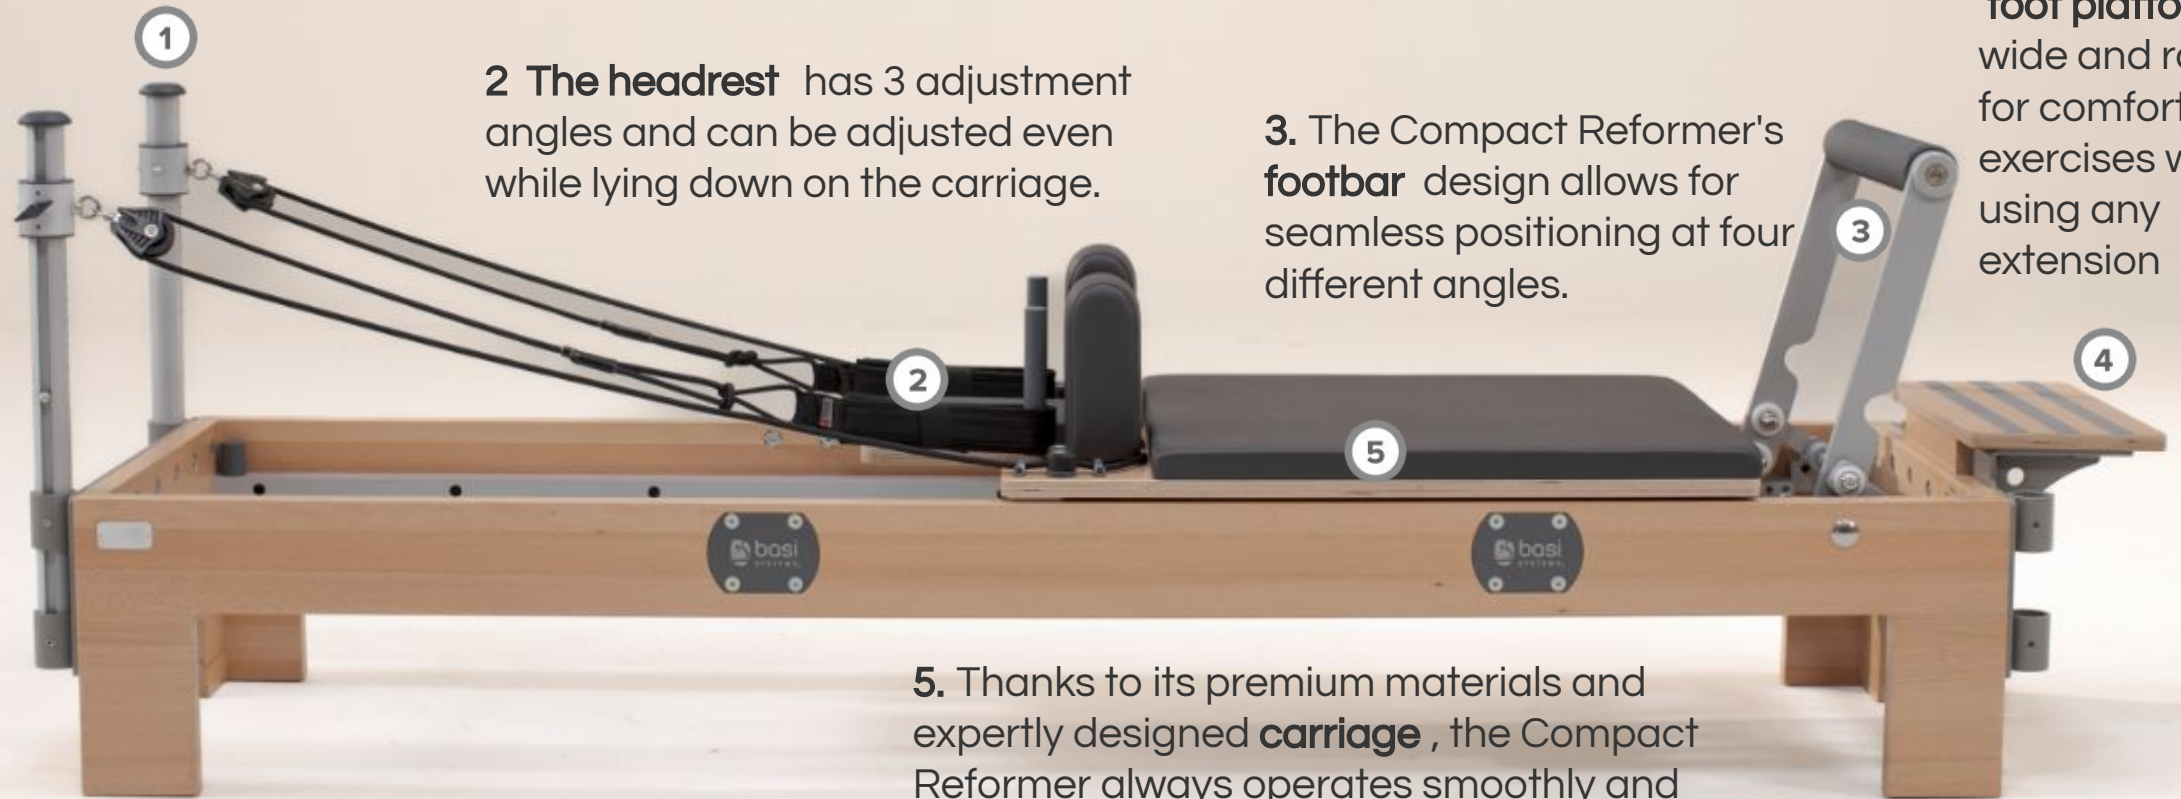

# Compact Reformer

1. The **Vertical Pulley System (VPS)** enables users to customize pulley height based on their requirements.

2 The **headrest** has 3 adjustment angles and can be adjusted even while lying down on the carriage.

3. The Compact Reformer's **footbar** design allows for seamless positioning at four different angles.

4. The Compact Reformer **foot platform** is wide and robust for comfortable exercises without using any extension

# Product Features

- **Effortless Adjustability**
  - **Adjustable headrest** with 3 different positions
  - **Versatile footbar** with 4 different angles
  - **VPS System** : Pulleys can be adjusted to any position along the height of the riser seamlessly
- **Compact design** maximizes the use of space
- **Precise resistance adjustment** offered by 5 Springs (3 red – 1 yellow – 1 blue)
- **Finest materials**
  - *Beech wood frame provides sturdiness*
  - *Aircraft-grade aluminium ensures a smooth, quiet carriage ride and durability*
  - *Orthopaedic padded cushion and anti-slip upholstery guarantee extraordinary comfort*
  - *Antibacterial, hospital-grade vinyl resists wear and tear*
  - *8 color alternatives for upholstery*
- **F2 System upgrade available** through 4 ports - which adds a large number of additional options to your Compact Reformer